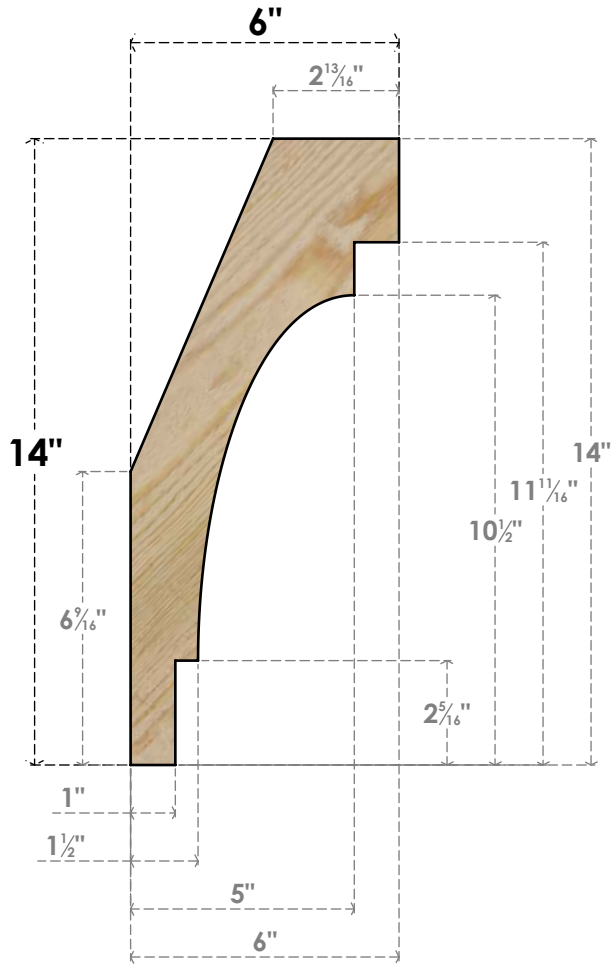

BRC06X06X14MRC00RDF

6"W X 6"D X 14"H MERCED ROUGH SAWN BRACE, DOUGLAS FIR

SIDE

FRONT

EKENA MILLWORK
 2300 WEST MAIN ST.
 CLARKSVILLE, TX 75426
 TOLL FREE: 866-607-0453
 WWW.EKENAMILLWORK.COM

NOTES

1. INSTALLATION TO BE COMPLETED IN ACCORDANCE WITH MANUFACTURER'S SPECIFICATIONS.
2. DRAWING MAY NOT BE TO SCALE
3. THIS DRAWING IS INTENDED FOR DESIGN AND PLANNING PURPOSES ONLY.
4. ALL INFORMATION CONTAINED HEREIN WAS CURRENT AT THE TIME OF DEVELOPMENT BUT MUST BE REVIEWED AND APPROVED BY THE PRODUCT MANUFACTURER TO BE CONSIDERED ACCURATE.
5. PRODUCTS ARE NOT KILN DRIED. THIS ITEM IS UNIQUE AND WILL CONTAIN THE NATURAL VARIATIONS THAT THE WOOD SPECIES OFFERS. THIS MAY RESULT IN VARIATIONS UP TO 1/4"