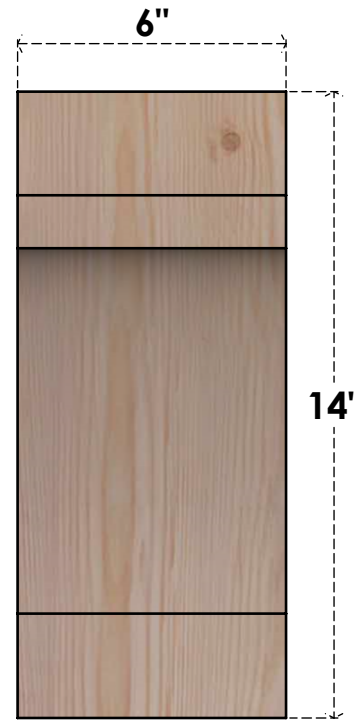

BRC06X06X14MRC00RDF

6"W X 6"D X 14"H MERCED ROUGH SAWN BRACE, DOUGLAS FIR

SIDE

FRONT

EKENA MILLWORK
 2300 WEST MAIN ST.
 CLARKSVILLE, TX 75426
 TOLL FREE: 866-607-0453
 WWW.EKENAMILLWORK.COM

NOTES

1. INSTALLATION TO BE COMPLETED IN ACCORDANCE WITH MANUFACTURER'S SPECIFICATIONS.
2. DRAWING MAY NOT BE TO SCALE
3. THIS DRAWING IS INTENDED FOR DESIGN AND PLANNING PURPOSES ONLY.
4. ALL INFORMATION CONTAINED HEREIN WAS CURRENT AT THE TIME OF DEVELOPMENT BUT MUST BE REVIEWED AND APPROVED BY THE PRODUCT MANUFACTURER TO BE CONSIDERED ACCURATE.
5. PRODUCTS ARE NOT KILN DRIED. THIS ITEM IS UNIQUE AND WILL CONTAIN THE NATURAL VARIATIONS THAT THE WOOD SPECIES OFFERS. THIS MAY RESULT IN VARIATIONS UP TO 1/4"